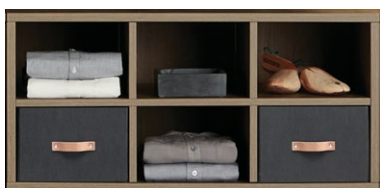

Cubes & Storage Bins

Create the feeling of a boutique when you put your favorite items on display with your choice of Open Cubes, and three- and six-section Divided Cubes. Then add texture and color with our exclusive accessory Storage Bins.