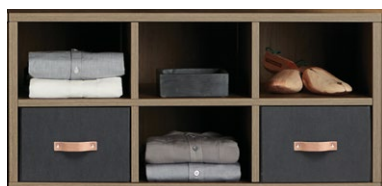

Cubes & Storage Bins

Create the feeling of a boutique when you put your favorite items on display with your choice of Open Cubes, and three- and six-section Divided Cubes. Then add texture and color with our exclusive accessory Storage Bins.