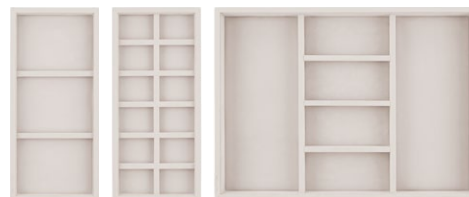

Organizers & Jewelry Trays

Our Jewelry Trays and Drawer Organizers are designed to fit Avera Drawers perfectly. Jewelry Trays feature a velvet lining and are made to stack and slide, making it easy to organize and access your favorite pieces.