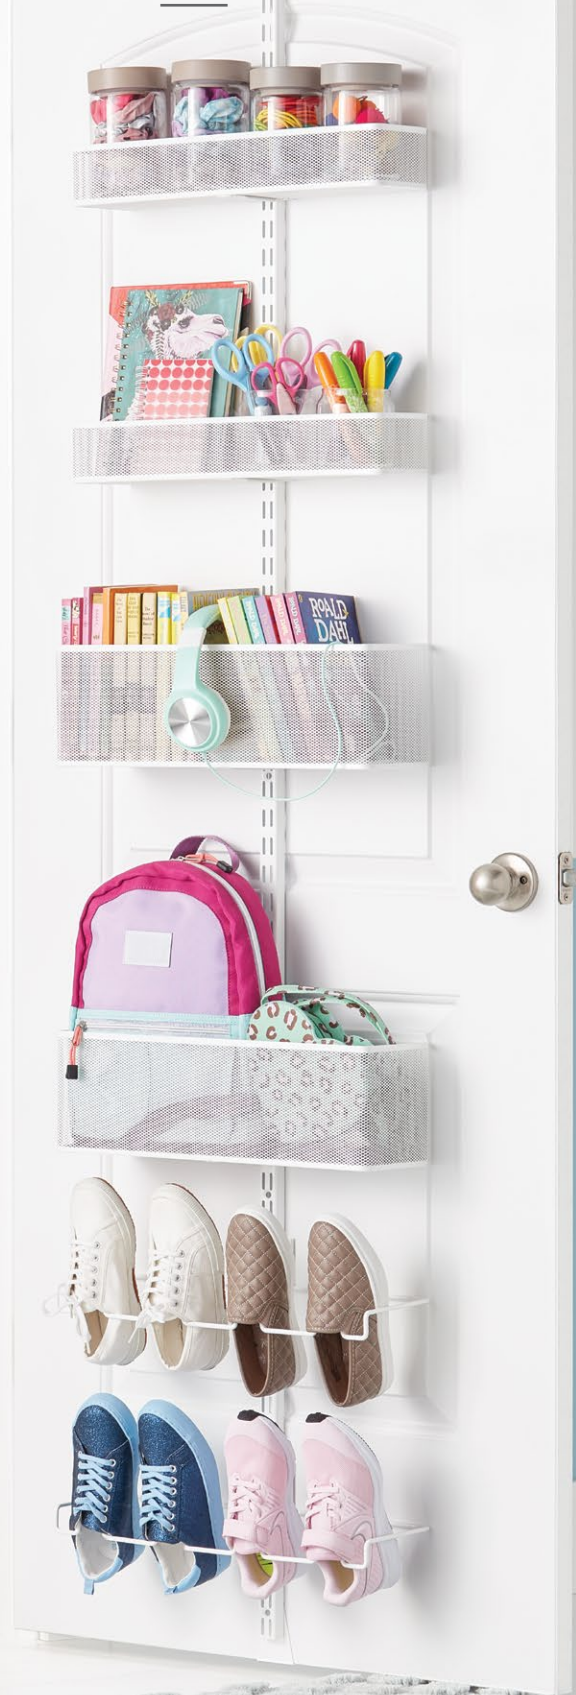

3' Elfa Classic Reach-In Closet in Platinum

Smooth-gliding Shoe Racks put every pair within easy reach.

Made from epoxy-bonded steel for extra strength and available in three depths, our Ventilated Shelves can be cut to size and can hold almost anything.

Keep sweaters and shirts neat or separate socks and undies – Mesh Drawer Dividers make it easy.

Maximize any small space with an Elfa Door & Wall Rack.

2' Elfa Classic Reach-In Closet in White and Elfa Utility Mesh Door & Wall Rack in White