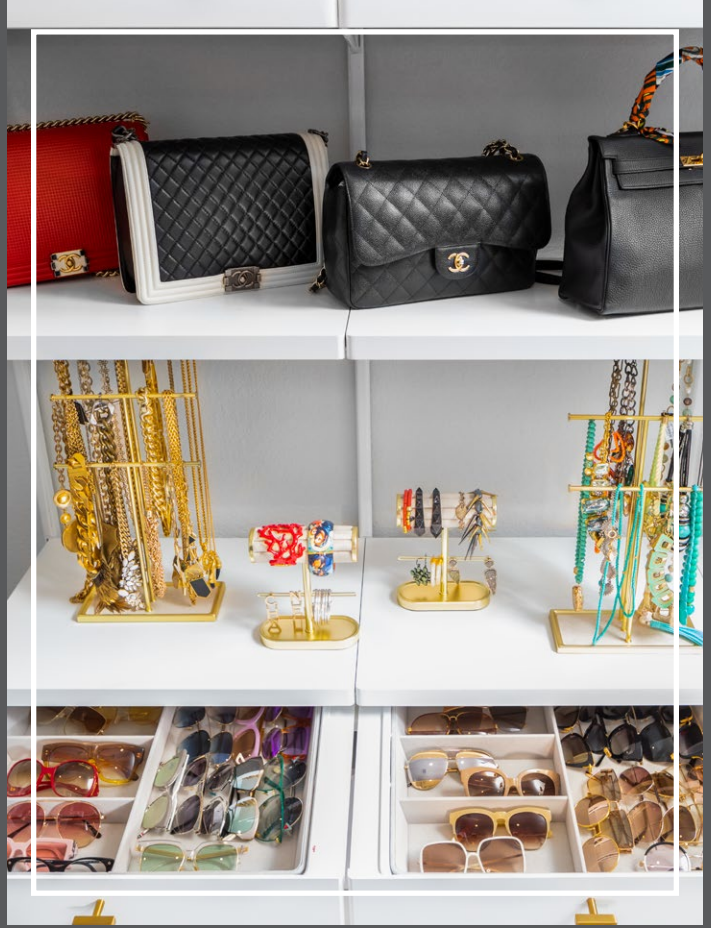

 amixofmin

 ashleyterk

 allikdesign

11' Elfa Décor Reach-In Closet in Birch

Finish Options

Add the beauty of real wood to your space in your choice of finishes.

WHITE STEEL + WHITE

WHITE STEEL + BIRCH