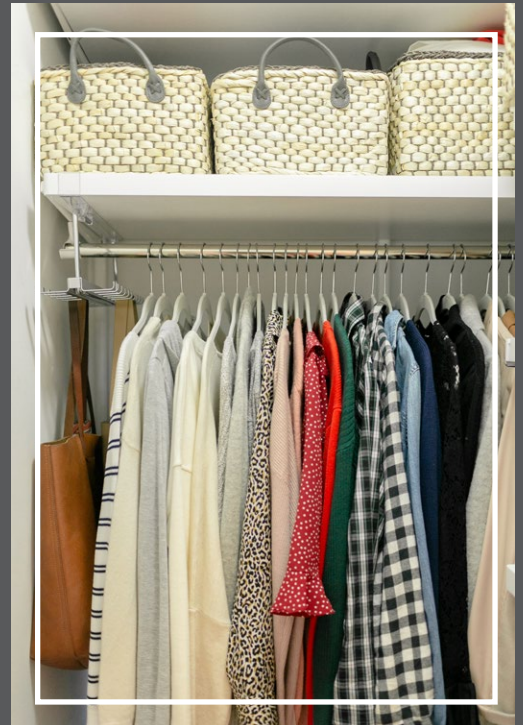

See pg. 68–69 for more information on installation, services and pricing.

4' Elfa Décor Reach-In Closet in Birch

Inspiration From Our Community

 hunterpremo

 ispydiy

 saratramp

 [jessicachinyelu](#)

 [letoyaluckett](#)