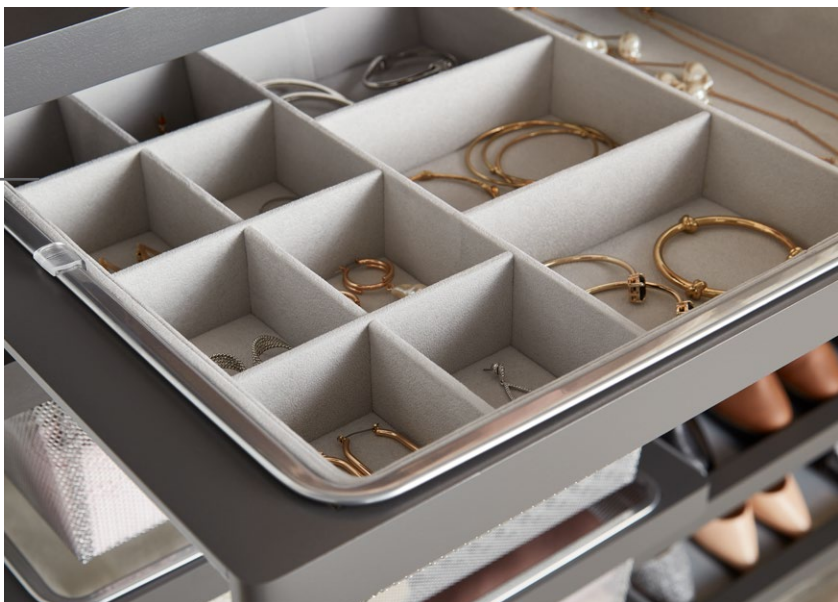

Elevate the look of your Elfa closet with real wood Décor trim in your choice of finishes.

Protect, sort and store! Jewelry Organizers feature a soft lining.