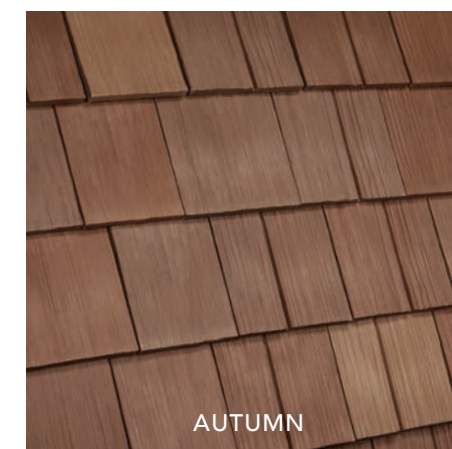

WIDTHS	THICKNESS AT BUTT	WEIGHT/SQUARE
8", 10"	5/8"	10" (284 lbs), 9" (316 lbs)

Can be installed at 9" or 10" exposure.

*The beauty of natural shake...
but ours is for keeps.*

DaVinci's Select Shake roofing provides the craftsmanship and authenticity of natural, hand-split cedar shake with the advantages of color stability and a lifetime warranty. Meet your vision and make your dream home a reality with our versatile design.

IF YOU'RE LOOKING FOR A WORRY-FREE, BEAUTIFUL, BEST-IN-CLASS ROOF THAT CAN WITHSTAND ANY STORM, LOOK TO DAVINCI.

ALSO AVAILABLE IN COOL ROOF COLOR

NATURE CRAFTED COLLECTION™