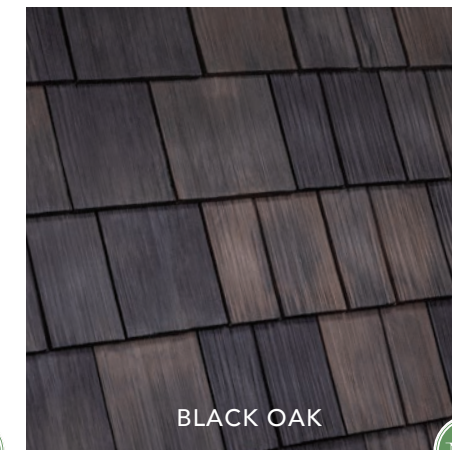

*The beauty of natural shake...
but ours is for keeps.*

DaVinci's Select Shake roofing provides the craftsmanship and authenticity of natural, hand-split cedar shake with the advantages of color stability and a lifetime warranty. Meet your vision and make your dream home a reality with our versatile design.

IF YOU'RE LOOKING FOR A WORRY-FREE, BEAUTIFUL, BEST-IN-CLASS ROOF THAT CAN WITHSTAND ANY STORM, LOOK TO DAVINCI.