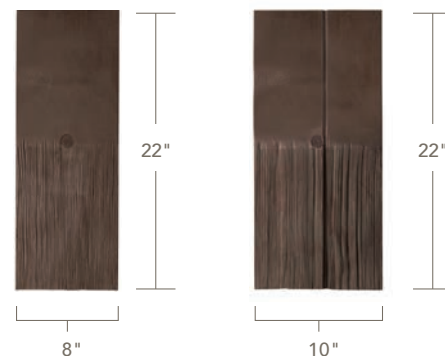

Introducing DAVINCI SELECT SHAKE

DaVinci Select Shake molds are created from authentic cedar shake, giving your home the beauty of real cedar without the ongoing maintenance and upkeep. With our wide range of profiles, there's nothing holding you back from your dream home.

DAVINCI JUST MADE A GREAT THING *greater*

With the DaVinci reputation of durability and effortless upkeep, our Select Shake tiles imitate authentic cedar shake better than any product on the market. DaVinci Select Shake molds are taken from real wood profiles, making them perfect for projects where a traditional cedar look is desired. DaVinci doesn't stop at beauty—the product design of our Select Shake allows for faster installation and will withstand whatever Mother Nature brings to the exterior of your home. When you're looking for the beauty of real cedar shake with the lasting elegance of DaVinci, our Select Shake has your home covered.

THE ONLY LIMIT IS YOUR *imagination*

Nobody offers more options for your home than DaVinci. Whether you're looking for a single color or one of our expertly-crafted color blends, DaVinci Select Shake will bring your aesthetic vision to life. Our shake tiles come in 8" and 10" widths. The 10" pieces have a simulated keyway to give the look of 4" and 6" shake to create a multi-width appearance. With DaVinci, you can make your dream home a reality.

DaVinci Select Shake is created from authentic wood profiles, making it the most realistic roofing product on the market.

Get the warmth of a patina while retaining beauty for decades.

DaVinci Select Shake

WIDTHS	THICKNESS AT BUTT	WEIGHT/SQUARE
8", 10"	5/8"	10" (284 lbs), 9" (316 lbs)

Can be installed at 9" or 10" exposure.

*The beauty of natural shake...
but ours is for keeps.*