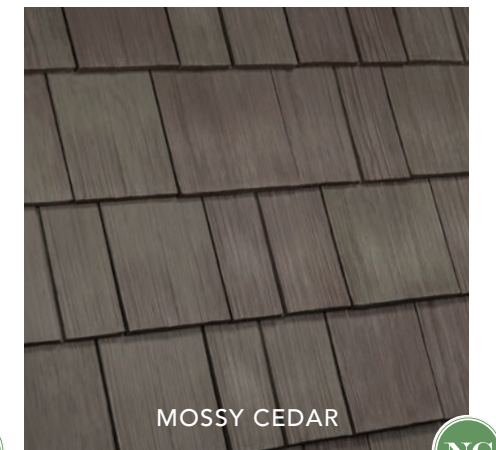

A ROOF DOESN'T GET ANY BETTER THAN

DaVinci

When it comes to roofing materials, you've got plenty of options...and none better than a DaVinci composite roof. DaVinci composite roofing tiles blend state-of-the-art materials with an artist's touch. You won't find a better looking or better performing roof at any price.

THE ONLY LIMIT IS YOUR *imagination*

Nobody offers more options for your home than DaVinci. Whether you're looking for a single color or one of our expertly-crafted color blends, DaVinci Select Shake will bring your aesthetic vision to life. Our shake tiles come in 8" and 10" widths. The 10" pieces have a simulated keyway to give the look of 4" and 6" shake to create a multi-width appearance. With DaVinci, you can make your dream home a reality.

DaVinci Select Shake is created from authentic wood profiles, making it the most realistic roofing product on the market.

Get the warmth of a patina while retaining beauty for decades.

DaVinci Select Shake

WIDTHS	THICKNESS AT BUTT	WEIGHT/SQUARE
8", 10"	5/8"	10" (284 lbs), 9" (316 lbs)

Can be installed at 9" or 10" exposure.

*The beauty of natural shake...
but ours is for keeps.*

DaVinci's Select Shake roofing provides the craftsmanship and authenticity of natural, hand-split cedar shake with the advantages of color stability and a lifetime warranty. Meet your vision and make your dream home a reality with our versatile design.