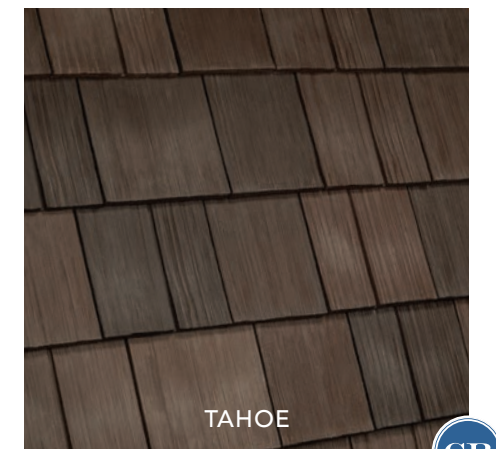

THE ONLY LIMIT IS YOUR *imagination*

Nobody offers more options for your home than DaVinci. Whether you're looking for a single color or one of our expertly-crafted color blends, DaVinci Select Shake will bring your aesthetic vision to life. Our shake tiles come in 8" and 10" widths. The 10" pieces have a simulated keyway to give the look of 4" and 6" shake to create a multi-width appearance. With DaVinci, you can make your dream home a reality.

WIDTHS	THICKNESS AT BUTT	WEIGHT/SQUARE
8", 10"	5/8"	10" (284 lbs), 9" (316 lbs)

Can be installed at 9" or 10" exposure.

*The beauty of natural shake...
but ours is for keeps.*

DaVinci's Select Shake roofing provides the craftsmanship and authenticity of natural, hand-split cedar shake with the advantages of color stability and a lifetime warranty. Meet your vision and make your dream home a reality with our versatile design.

IF YOU'RE LOOKING FOR A WORRY-FREE, BEAUTIFUL, BEST-IN-CLASS ROOF THAT CAN WITHSTAND ANY STORM, LOOK TO DAVINCI.

ALSO AVAILABLE IN COOL ROOF COLOR

NATURE CRAFTED COLLECTION™