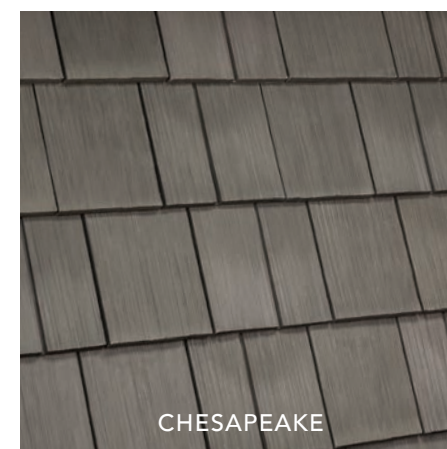

A ROOF DOESN'T GET ANY BETTER THAN

DaVinci

When it comes to roofing materials, you've got plenty of options...and none better than a DaVinci composite roof. DaVinci composite roofing tiles blend state-of-the-art materials with an artist's touch. You won't find a better looking or better performing roof at any price.

THE ONLY LIMIT IS YOUR *imagination*

Nobody offers more options for your home than DaVinci. Whether you're looking for a single color or one of our expertly-crafted color blends, DaVinci Select Shake will bring your aesthetic vision to life. Our shake tiles come in 8" and 10" widths. The 10" pieces have a simulated keyway to give the look of 4" and 6" shake to create a multi-width appearance. With DaVinci, you can make your dream home a reality.

DaVinci Select Shake is created from authentic wood profiles, making it the most realistic roofing product on the market.

Get the warmth of a patina while retaining beauty for decades.

DaVinci Select Shake

IF YOU'RE LOOKING FOR A WORRY-FREE, BEAUTIFUL, BEST-IN-CLASS ROOF THAT CAN WITHSTAND ANY STORM, LOOK TO DAVINCI.

ALSO AVAILABLE IN COOL ROOF COLOR

NATURE CRAFTED COLLECTION™