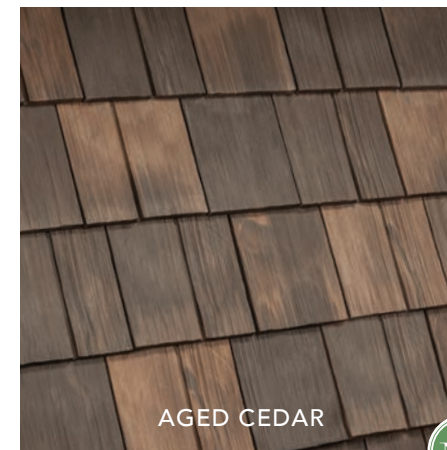

A ROOF DOESN'T GET ANY BETTER THAN

DaVinci

When it comes to roofing materials, you've got plenty of options...and none better than a DaVinci composite roof. DaVinci composite roofing tiles blend state-of-the-art materials with an artist's touch. You won't find a better looking or better performing roof at any price.

THE ONLY LIMIT IS YOUR *imagination*

Nobody offers more options for your home than DaVinci. Whether you're looking for a single color or one of our expertly-crafted color blends, DaVinci Select Shake will bring your aesthetic vision to life. Our shake tiles come in 8" and 10" widths. The 10" pieces have a simulated keyway to give the look of 4" and 6" shake to create a multi-width appearance. With DaVinci, you can make your dream home a reality.

DaVinci Select Shake is created from authentic wood profiles, making it the most realistic roofing product on the market.

Get the warmth of a patina while retaining beauty for decades.

DaVinci Select Shake

WIDTHS	THICKNESS AT BUTT	WEIGHT/SQUARE
8", 10"	5/8"	10" (284 lbs), 9" (316 lbs)

Can be installed at 9" or 10" exposure.

*The beauty of natural shake...
but ours is for keeps.*

DaVinci's Select Shake roofing provides the craftsmanship and authenticity of natural, hand-split cedar shake with the advantages of color stability and a lifetime warranty. Meet your vision and make your dream home a reality with our versatile design.