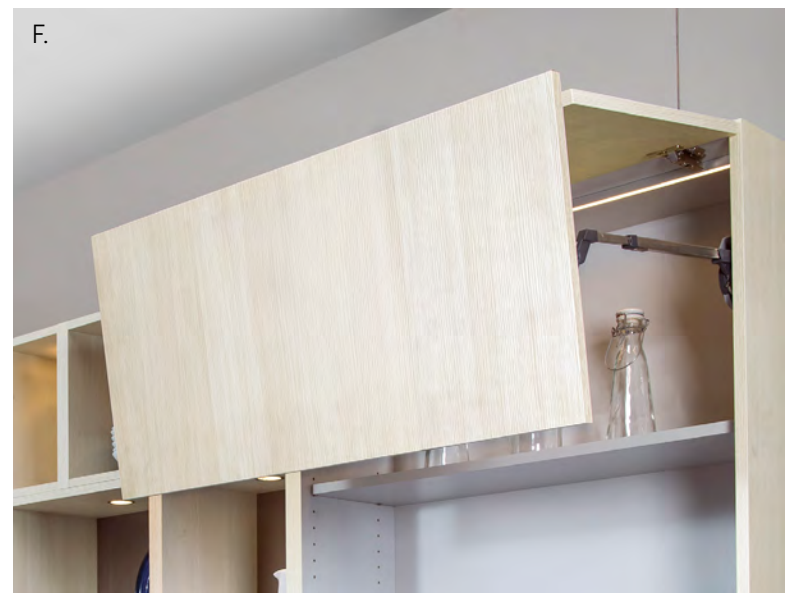

DETAILS ADD FUNCTION