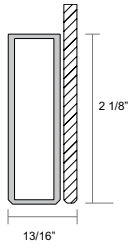

METAL DOOR COLLECTION

These metal door frames can be combined with many of the insert options available, allowing you to create boundless cabinetry styles.

VISTA

Serenity and Vista profiles are exclusively available with Mirror or tempered Backpainted Glass, creating stunning cabinetry that will intrigue everyone.