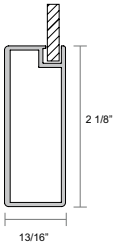

METAL DOOR COLLECTION

These metal door frames can be combined with many of the insert options available, allowing you to create boundless cabinetry styles.

STERLING

Serenity and Vista profiles are exclusively available with Mirror or tempered Backpainted Glass, creating stunning cabinetry that will intrigue everyone.