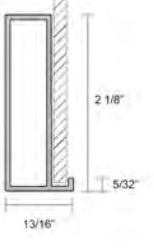

METAL DOOR COLLECTION

These metal door frames can be combined with many of the insert options available, allowing you to create boundless cabinetry styles.

NAPLES

Serenity and Vista profiles are exclusively available with Mirror or tempered Backpainted Glass, creating stunning cabinetry that will intrigue everyone.