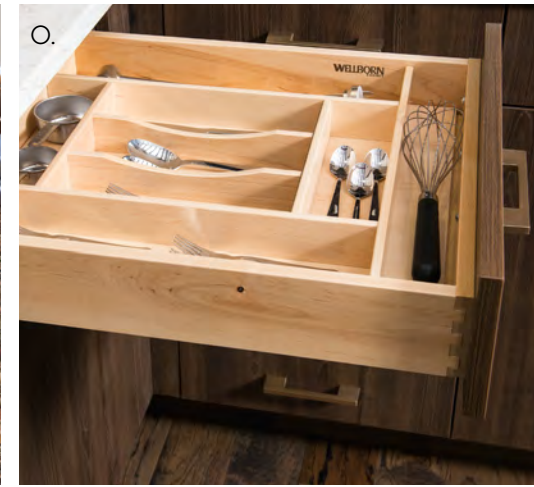

DETAILS ADD FUNCTION

Wellborn's Smart Design offering includes a vast selection of interior accessories providing storage for every cabinet from the corner bases, under sinks, pots and pans and limitless flatware options. The touch to lift, light, open and close technology moves items with ease right where you need them. And we don't stop there – the You Draw It program lets you create your own personalized space. Function, Efficiency and Comfort... all are a must have in your dream kitchen and bath.

DETAILS ADD FUNCTION

- A. Cutlery Tray Kits
- B. Shallow Drawer Box Components
- C. Curved Knife Block
- D. Spice Rack Drawer
- E. Spice Rack Drawer
- F. Vanity Drawer with Acrylic Dividers
- G. Vanity Drawer with U-Drawers
- H. Drawer Cutlery Organizer with Wrap Holder and Knife Block Organizer
- I. Deep Drawer Vertical Plate Holder
- J. Deep Drawer Pegged Dish Organizer
- K. Sliding Shelves with Soft Close
- L. Drawer Cutlery Organizer with Wrap Holder and Glass Containers
- M. Drawer Cutlery Organizer
- N. Drawer Cutlery Organizer
- O. Silverware Tray
- P. Shallow Drawer Components