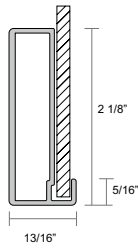

* Not Available in Morristown

METAL DOOR COLLECTION

These metal door frames can be combined with many of the insert options available, allowing you to create boundless cabinetry styles.

AURORA

FRESNO

LYNTON