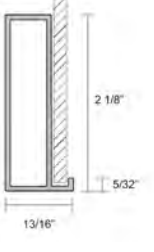

METAL DOOR COLLECTION

These metal door frames can be combined with many of the insert options available, allowing you to create boundless cabinetry styles.

NAPLES

Serenity and Vista profiles are exclusively available with Mirror or tempered Backpainted Glass, creating stunning cabinetry that will intrigue everyone.