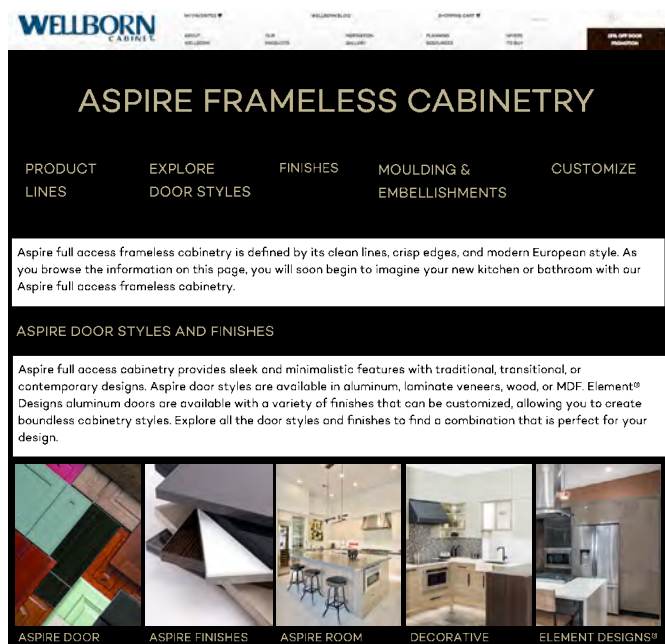

ASPIRE FRAMELESS CABINETS

Aspire frameless cabinetry is defined by its sleek, clean minimalistic lines and crisp edges. Wellborn's full access cabinetry offers more storage space for all your possessions.

Visit www.wellborn.com/ASPIRE