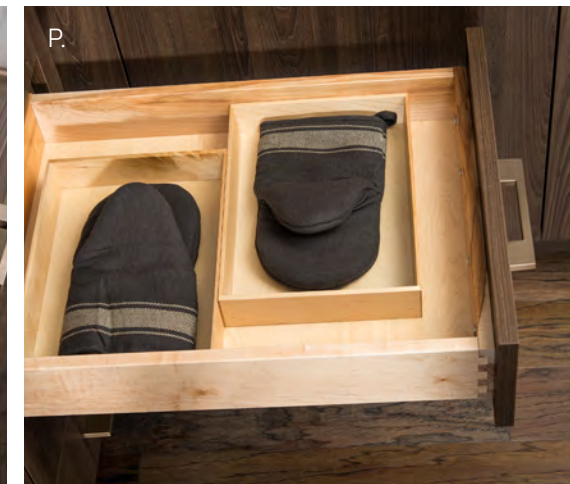

- A. Cutlery Tray Kits
- B. Shallow Drawer Box Components
- C. Curved Knife Block
- D. Spice Rack Drawer
- E. Spice Rack Drawer
- F. Vanity Drawer with Acrylic Dividers
- G. Vanity Drawer with U-Drawers
- H. Drawer Cutlery Organizer with Wrap Holder and Knife Block Organizer
- I. Deep Drawer Vertical Plate Holder
- J. Deep Drawer Pegged Dish Organizer
- K. Sliding Shelves with Soft Close
- L. Drawer Cutlery Organizer with Wrap Holder and Glass Containers
- M. Drawer Cutlery Organizer
- N. Drawer Cutlery Organizer
- O. Silverware Tray
- P. Shallow Drawer Components