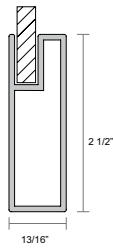

METAL DOOR COLLECTION

These metal door frames can be combined with many of the insert options available, allowing you to create boundless cabinetry styles.

AURORA