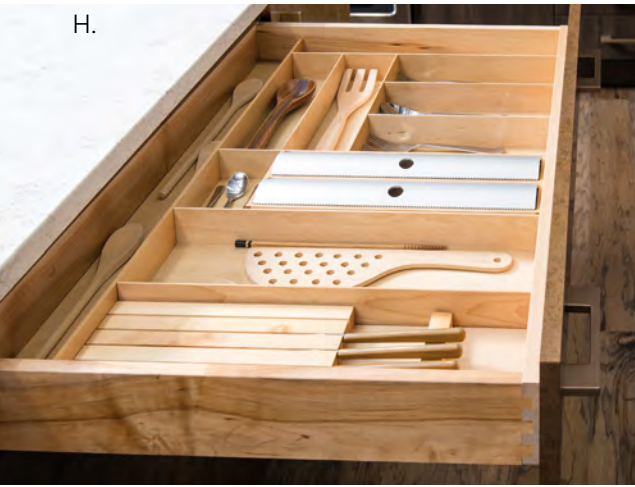

DETAILS ADD FUNCTION

Wellborn's Smart Design offering includes a vast selection of interior accessories providing storage for every cabinet from the corner bases, under sinks, pots and pans and limitless flatware options. The touch to lift, light, open and close technology moves items with ease right where you need them. And we don't stop there – the You Draw It program lets you create your own personalized space. Function, Efficiency and Comfort... all are a must have in your dream kitchen and bath.

DETAILS ADD FUNCTION

- A. Cutlery Tray Kits
- B. Shallow Drawer Box Components
- C. Curved Knife Block
- D. Spice Rack Drawer
- E. Spice Rack Drawer
- F. Vanity Drawer with Acrylic Dividers
- G. Vanity Drawer with U-Drawers
- H. Drawer Cutlery Organizer with Wrap Holder and Knife Block Organizer
- I. Deep Drawer Vertical Plate Holder
- J. Deep Drawer Pegged Dish Organizer
- K. Sliding Shelves with Soft Close
- L. Drawer Cutlery Organizer with Wrap Holder and Glass Containers
- M. Drawer Cutlery Organizer
- N. Drawer Cutlery Organizer
- O. Silverware Tray
- P. Shallow Drawer Components