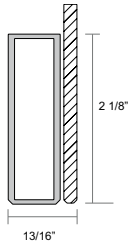

METAL DOOR COLLECTION

These metal door frames can be combined with many of the insert options available, allowing you to create boundless cabinetry styles.

VISTA

Serenity and Vista profiles are exclusively available with Mirror or tempered Backpainted Glass, creating stunning cabinetry that will intrigue everyone.