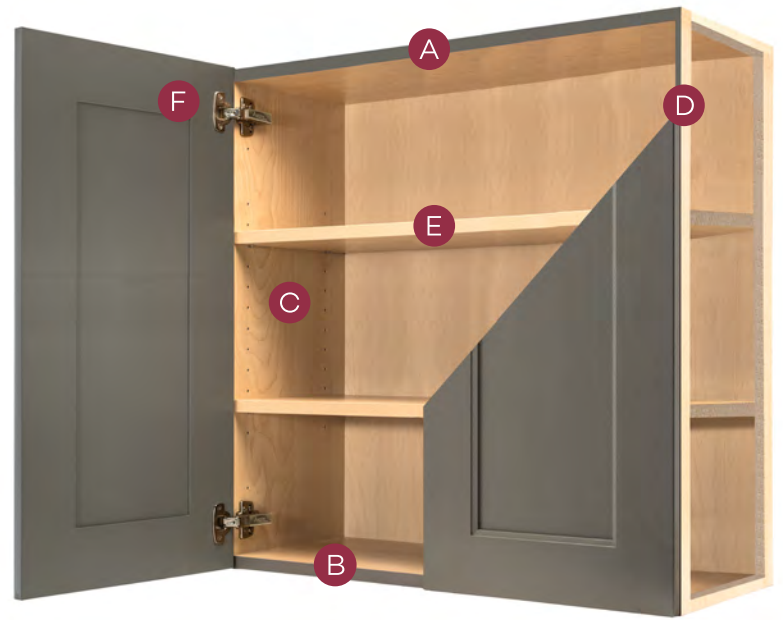

WELLCORE MDF DOOR COLLECTION STANDARD CABINET CONSTRUCTION

- **A** 3/4" top panel is natural maple laminated furniture board. Front edge has coordinated edge banding to reflect exterior front finish
- **B** 3/4" bottom panel is natural maple laminated furniture board. Front edge has coordinated edge banding to reflect exterior front finish
- **C** Natural maple laminated cabinet interior (interior color options are available)
- **D** 3/4" end panel in natural maple laminated furniture board. Front edge has coordinated edge banding to reflect exterior front finish (panel options are available)

- **E** 3/4" full depth adjustable shelves are natural maple laminated furniture board (interior color options are available)
- **F** 6-way adjustable concealed soft close hinges
- **G** 3/4" x 4" front rail composed of laminated furniture board. Front edge has coordinated edge banding to reflect exterior front finish
- **H** 3/4" x 4" stretcher rail composed of laminated furniture board
- **I** 5/8" solid hardwood drawer sides (drawer options are available). Full extension undermount drawer slides featuring Soft Close
- **J** 3/4" x 4" unfinished furniture board toe kick (matching base toe space cover available)