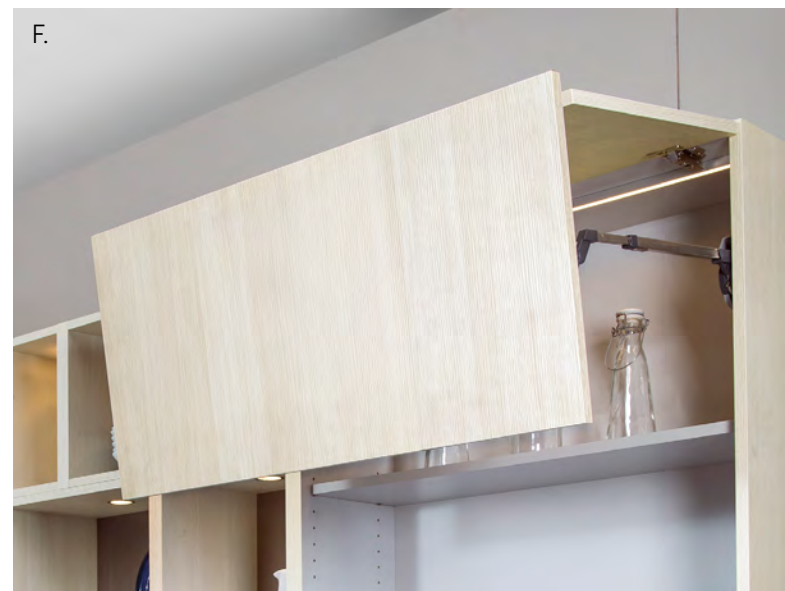

DETAILS ADD FUNCTION