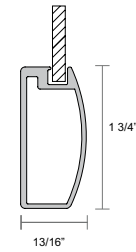

METAL DOOR COLLECTION

These metal door frames can be combined with many of the insert options available, allowing you to create boundless cabinetry styles.

RIVIERA

Serenity and Vista profiles are exclusively available with Mirror or tempered Backpainted Glass, creating stunning cabinetry that will intrigue everyone.