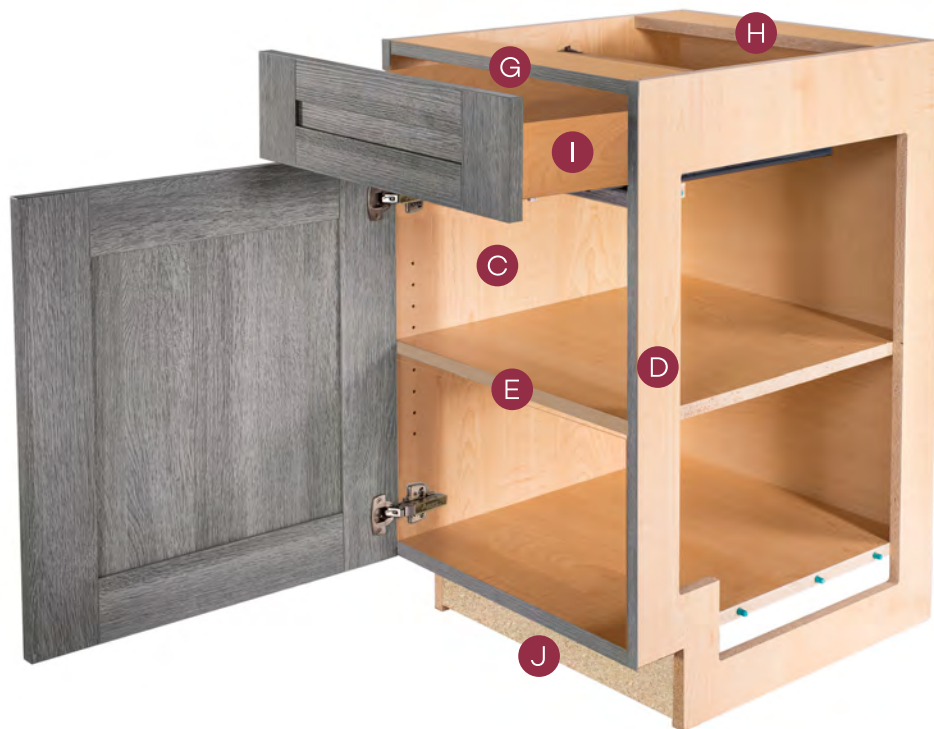

REGAL DOOR COLLECTION STANDARD CABINET CONSTRUCTION

- **A** 3/4" top panel is natural maple laminated furniture board. Front edge has coordinated edge banding to reflect exterior front finish
- **B** 3/4" bottom panel is natural maple laminated furniture board. Front edge has coordinated edge banding to reflect exterior front finish
- **C** Natural maple laminated cabinet interior (interior options are available)
- **D** 3/4" end panel is natural maple laminated furniture board. Front edge has coordinated edge banding to reflect exterior front finish (panel options are available)

- **E** 3/4" full depth adjustable shelves are natural maple laminated furniture board (interior color options are available)
- **F** 6-way adjustable concealed soft close hinges
- **G** 3/4" x 4" front rail composed of laminated furniture board. Front edge has coordinated edge banding to reflect exterior front finish
- **H** 3/4" x 4" stretcher rail composed of laminated furniture board
- **I** 5/8" solid hardwood drawer sides (drawer options are available). Full extension undermount drawer slides featuring Soft Close
- **J** 3/4" x 4" unfinished furniture board toe kick (matching base toe space cover available)

APC - ALL PLYWOOD CONSTRUCTION

Plywood is 3/4" thick.

- Cabinet interior and exterior is natural maple standard
  - Specify finished ends for all exposed ends
  - All end panels will be vertical grain
- Cabinet will have coordinated front edge banded to reflect exterior (front) finish