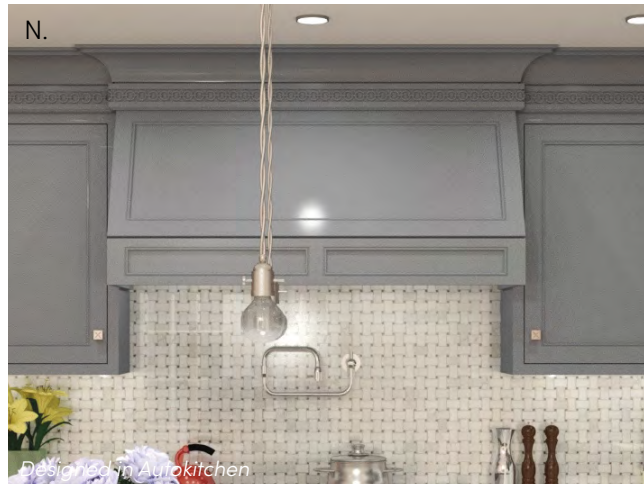

STANISCI DESIGN

Stanisci Design™, a Preferred Partner with Wellborn Cabinet, Inc., specializes in range hoods, allowing them to offer the widest array of quality options and ensuring they have the best traditional and new designs, quality ventilation, and products which are easily installed. Our range hoods and liners are designed and manufactured in the U.S. by skilled American workers. After the hood is produced to your specification, it is then sent unfinished so it can be finished and shipped with the rest of the kitchen. Available through the You Draw It Program.

- A. Designer Curved Contemporary Wood Hood
- B. Custom Pilaster/Hood
- C. Vent-A-Hood Wall Mount Range Hood
- D. Applied Doors
- E. Vent-A-Hood Wall Mount Range Hood
- F. Island Base Cabinet with Full Height Coplanar Doors
- G. Vent-A-Hood Wall Mount Hood
- H. Island
- I. You Draw It Open Shelving
- J. Island
- K. BX Series with stainless base
- L. Z200 Series
- M. Z200 Series
- N. Z300 Series
- O. P Series with battons
- P. BX Series with wood base
- Q. E Series with stainless base