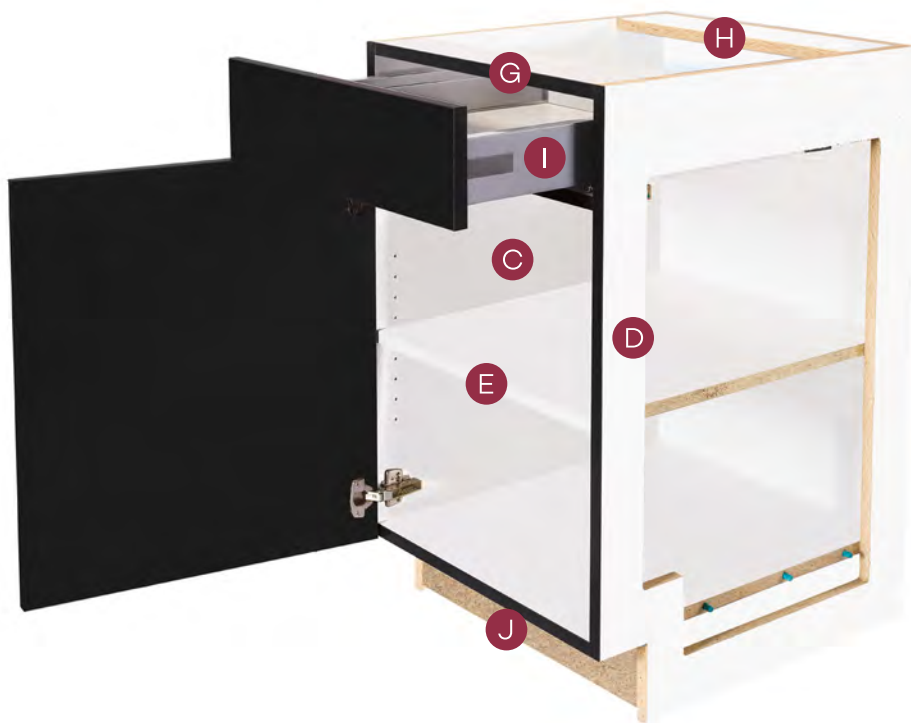

BRILLIANT DOOR COLLECTION STANDARD CABINET CONSTRUCTION

- **A** ¾" top panel is white laminated furniture board. Front edge has coordinated edge banding to reflect exterior front finish
- **B** ¾" bottom panel is white laminated furniture board. Front edge has coordinated edge banding to reflect exterior front finish
- **C** White laminated cabinet interior (interior options are available)
- **D** ¾" end panel is white laminated furniture board. Front edge has coordinated edge banding to reflect exterior front finish (panel options are available)

- **E** ¾" full depth adjustable shelves are white laminated furniture board (interior color options are available)
- **F** 6-way adjustable concealed soft close hinges
- **G** ¾" x 4" front rail composed of laminated furniture board. Front edge has coordinated edge banding to reflect exterior front finish
- **H** ¾" x 4" stretcher rail composed of laminated furniture board
- **I** Deluxe Metal Drawer (drawer options are available). Full extension undermount drawer slides featuring Soft Close
- **J** ¾" x 4" unfinished furniture board toe kick (matching base toe space cover available)