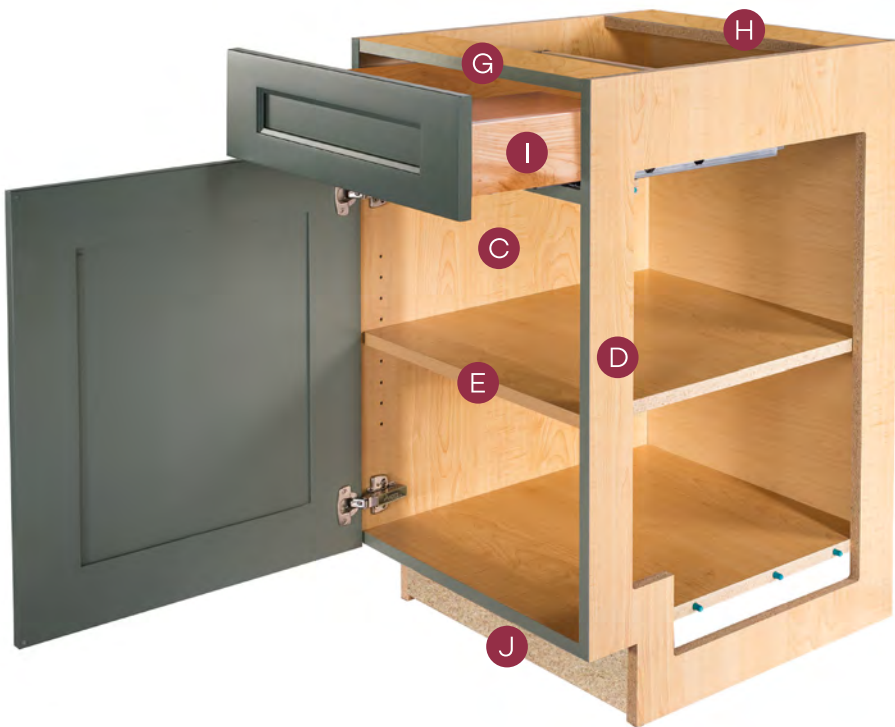

WELLCORE MDF DOOR COLLECTION STANDARD CABINET CONSTRUCTION

- **A** 3/4" top panel is natural maple laminated furniture board. Front edge has coordinated edge banding to reflect exterior front finish
- **B** 3/4" bottom panel is natural maple laminated furniture board. Front edge has coordinated edge banding to reflect exterior front finish
- **C** Natural maple laminated cabinet interior (interior color options are available)
- **D** 3/4" end panel in natural maple laminated furniture board. Front edge has coordinated edge banding to reflect exterior front finish (panel options are available)

- **E** 3/4" full depth adjustable shelves are natural maple laminated furniture board (interior color options are available)
- **F** 6-way adjustable concealed soft close hinges
- **G** 3/4" x 4" front rail composed of laminated furniture board. Front edge has coordinated edge banding to reflect exterior front finish
- **H** 3/4" x 4" stretcher rail composed of laminated furniture board
- **I** 5/8" solid hardwood drawer sides (drawer options are available). Full extension undermount drawer slides featuring Soft Close
- **J** 3/4" x 4" unfinished furniture board toe kick (matching base toe space cover available)