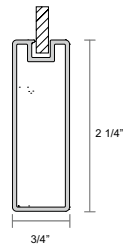

* Not Available in Morristown

METAL DOOR COLLECTION

These metal door frames can be combined with many of the insert options available, allowing you to create boundless cabinetry styles.

AURORA

FRESNO

LYNTON