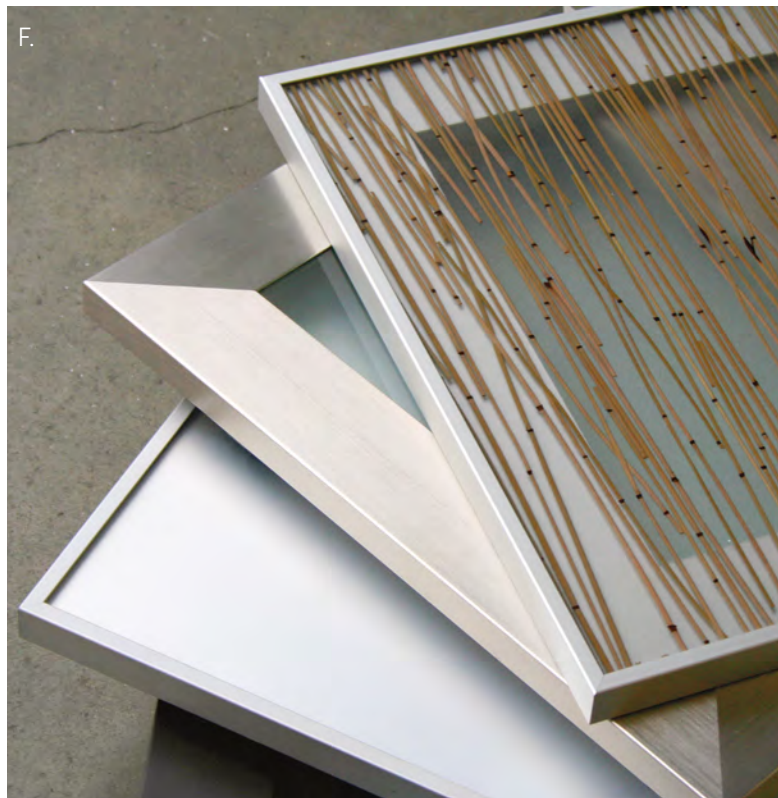

Craftsman

Horizon

Mission

Portico

Shaker

Traditional

Villa

DECORATIVE GLASS

DECORATIVE DOORS, GLASS, METAL AND WOOD

DECORATIVE DOORS, GLASS, METAL AND WOOD

- A. Reeded Glass
- B. Clear Glass
- C. Mirror Glass
- D. Super Seedy Decorative Glass
- E. Satin Glass
- F. Top to Bottom: Thatch Architectural Resin, Satin Glass, White Matte Insert
- G. Clear Water Decorative Glass
- H. Satin Glass
- I. White Matte Writeable/Magnetic Backpainted Glass
- J. Satin Glass
- K. Satin Glass with Wire Mesh
- L. Mirror Glass