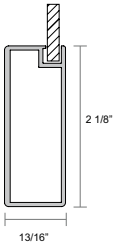

METAL DOOR COLLECTION

These metal door frames can be combined with many of the insert options available, allowing you to create boundless cabinetry styles.

STERLING

Serenity and Vista profiles are exclusively available with Mirror or tempered Backpainted Glass, creating stunning cabinetry that will intrigue everyone.