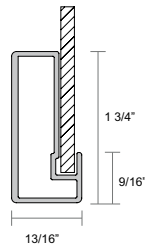

METAL DOOR COLLECTION

These metal door frames can be combined with many of the insert options available, allowing you to create boundless cabinetry styles.

FRESNO

Serenity and Vista profiles are exclusively available with Mirror or tempered Backpainted Glass, creating stunning cabinetry that will intrigue everyone.