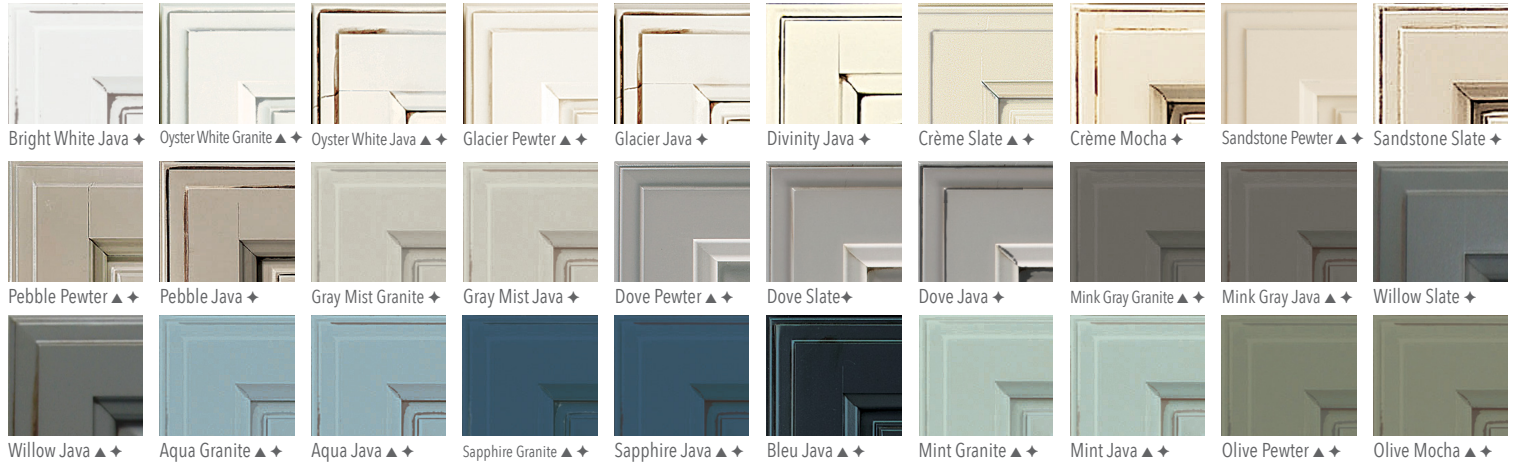

Paints with Glazes