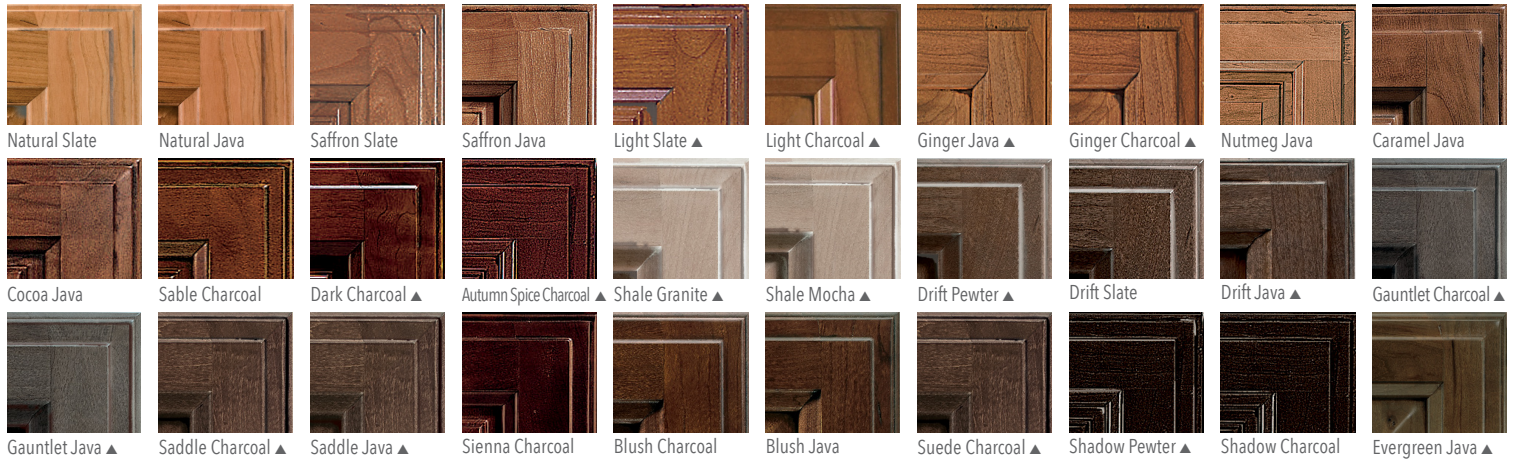

# Finishes

Your life in color

## Cherry and Character Cherry Finishes

Select<sup>SERIES</sup> Premier<sup>SERIES</sup> Estate<sup>SERIES</sup> ELEGANT BATH<sup>TM</sup> Aspire<sup>CABINETS</sup>

▲ Not Available in Select

### Stains

### Stains with Glazes