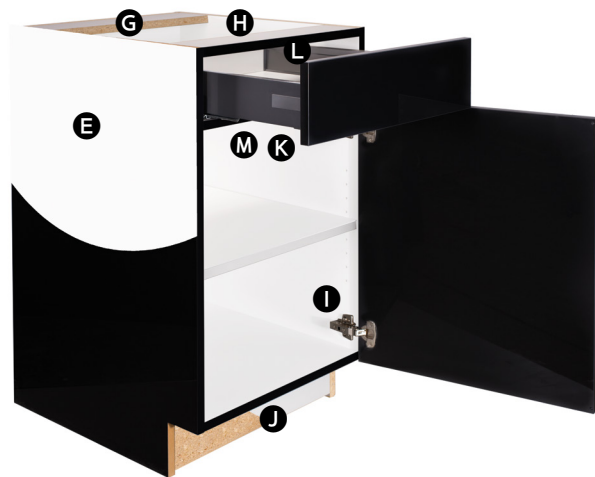

A Top and Bottom	¾" Thick Thermofused Melamine Furniture Board Front Edgebanded to Reflect Exterior Front Finish	
B Interior	Natural Maple Optional: White or Gray	White Optional: Natural Maple or Gray
C Shelves	Thermofused Melamine Furniture Board Full Depth ¾" Thick Edgebanded to Match Interior	
D Shelf Supports	Chrome Shelf Supports	
E End Panels	¾" Thermofused Melamine Interior and Exterior Furniture Board Optional: Matching Finished End	
F Back	⅜" MDF Hardboard	
G Stretch Rail	¾" x 4" Thermofused Melamine Furniture Board	
H Front Rail	Thermofused Melamine Furniture Board	
I Hinges	Adjustable Concealed Hinge with Soft Close	
J Toe Kick	¾" x 4" Furniture Board	
K Center Support	2½" Wide Matches Interior Color	
L Drawer Box	⅝" Solid Wood Dovetail Optional: Deluxe Metal Drawer and Superior Metal Drawer	Deluxe Metal Drawer Optional: Solid Wood Dovetail and Superior Metal Drawer
M Drawer Slides	Full Extension Soft Close	
All Plywood Construction	Option	Option
Warranty	Limited Lifetime