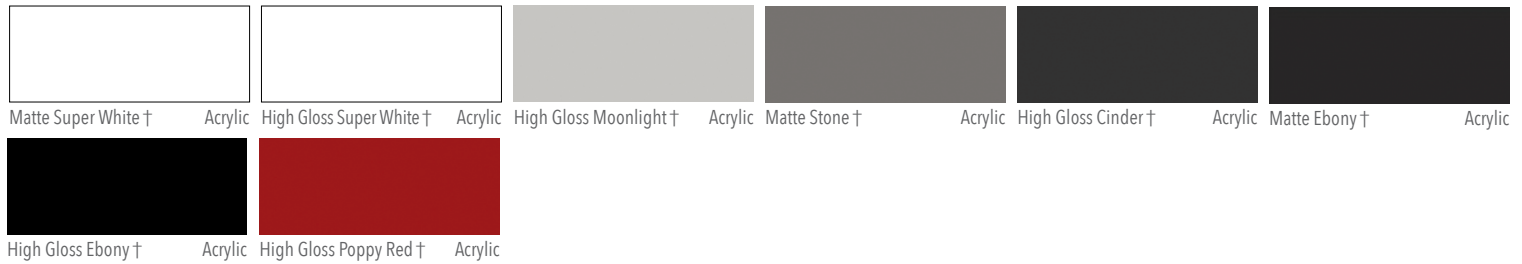

Designer Laminate Colors

Solid Colors

Matte Super White †

Acrylic

High Gloss Super White †

Acrylic

High Gloss Moonlight †

Acrylic

Matte Stone †

Acrylic

High Gloss Cinder †

Acrylic

Matte Ebony †

Acrylic

High Gloss Ebony †

Acrylic

High Gloss Poppy Red †

Acrylic