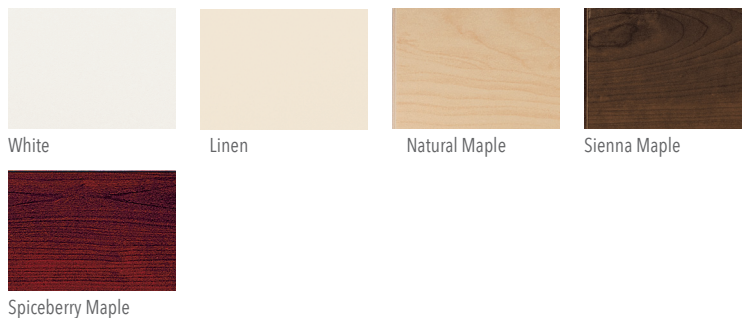

White

Linen

Natural Maple

Sienna Maple

Spiceberry Maple